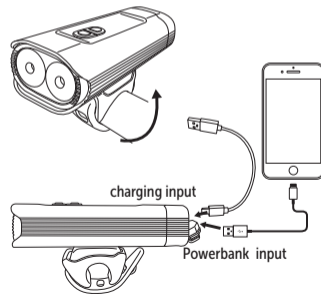

IMPERMEABILITÀ
 IPX4

- 2 x 1000Lumen white LED Ultra Bright
- Battery: 2*18650 lithium battery 3.7V/4800mAh
- Micro-USB rechargeable cable included
- Universal bracket with rubber band

Press the button to turn on the light.
 Press the button to change function.
 Hold the button for 2 seconds to turn off the light.

CHARGING AND LOW BATTERY INDICATOR

Flashing display	Charging
Display off	Finish charging
Flashing display	Low battery

WATER RESISTANT
 IPX4

BRN.IT