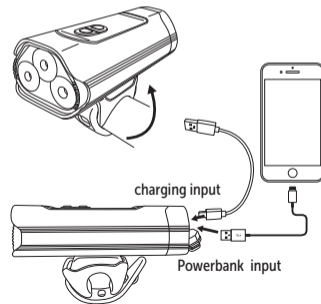

IMPERMEABILITÀ
IPX4

- 3 x 1600Lumen white LED Ultra Bright
- Battery: 2*18650 lithium battery 3.7V/4800mAh
- Micro-USB rechargeable cable included
- Universal bracket with rubber band

Press the button to turn on the light.
Press the button to change function.
Hold the button for 2 seconds to turn off the light.

CHARGING AND LOW BATTERY INDICATOR

Flashing display	Charging
Display off	Finish charging
Flashing display	Low battery

WATER RESISTANT
IPX4

BRN.IT